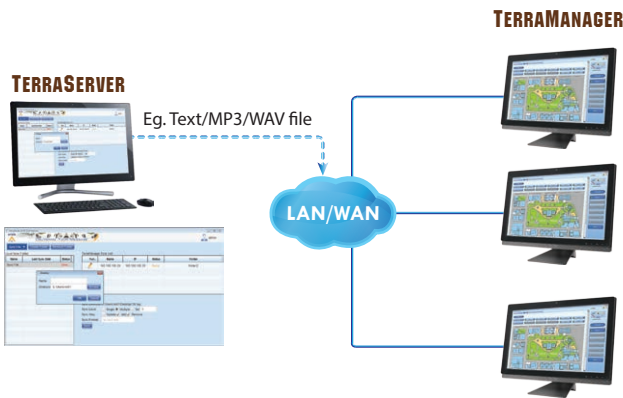

TerraServer is a Windows-based integrated and operation management software, it handles multi-channel music streaming, recording streams, manages numerous audio files and playlists, device management, device firmware update, monitoring, file synchronization with TerraManager etc.. TerraServer also has an advanced scheduler for playing pre-recorded messages and message priority announcements.

FEATURES

- Music streaming
- Recording streams from IDA8, BOUTIQUE, TERRACOM devices etc.. or other streams via RTP protocol
- Scheduler management for BGM and pre-recorded messages
- File synchronization including text, MP3, WAV etc. with TerraManager
- Multiple devices management & monitoring for TERRACOM, TerraManager, TerraServer and ATEIS products, including IDA8, BOUTIQUE, ECS, UAP
- Support to upload the audio files into the IDA8 processor, and download the files from IDA8 processor to your PC remotely
- Record logs for the whole system
- Ethernet, TCP/IP, VLAN compliant
- Up to 49 priority level on Scheduler

FUNCTIONALITIES

SYNC FILE

Support the files stored in TerraManager to be synchronized with the files in TerraServer.

FILE STORE

Support to upload the audio files from IDA8 processor and download them to your PC remotely.

FUNCTIONALITIES
CONFIGURATION & USER INTERFACE

The software can also be installed on multiple computers on the clients side at the same time, associating with TERRA-K/PPM-ITS paging console, IDA8/BOUTIQUE processor and TERRACOM audio IP terminal. This PC server is also used for system configuration settings and logging which can be linked to a back-up server system.