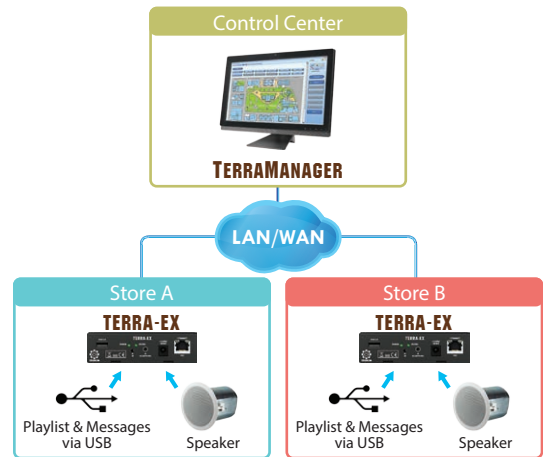

FUNCTIONALITIES

SYNC FILE

Support the files stored in TerraManager to be synchronized with the files in TerraServer.

FILE STORE

Support to upload the audio files from IDA8 processor and download them to your PC remotely.

STREAMING

Music streaming to TERRACOM devices through the Internet.

SCHEDULER

Support to schedule the events such as messages playing in different timing/zones without interrupting each other. Month, week, day, hour, repeat times and starting time are adjustable depending on users' needs.

FUNCTIONALITIES
CONFIGURATION & USER INTERFACE

The software can also be installed on multiple computers on the clients side at the same time, associating with TERRA-K/PPM-ITS paging console, IDA8/BOUTIQUE processor and TERRACOM audio IP terminal. This PC server is also used for system configuration settings and logging which can be linked to a back-up server system.

DEVICE MANAGEMENT

The BOUTIQUE, IDA8 and TERRACOM device can be easily integrated with TerraServer via LAN/WAN for control and monitor. Any device on the network can be discovered and be listed in the device management window automatically. The table-structured layout provides the user a clear view of the whole system and monitor the status of each device efficiently.