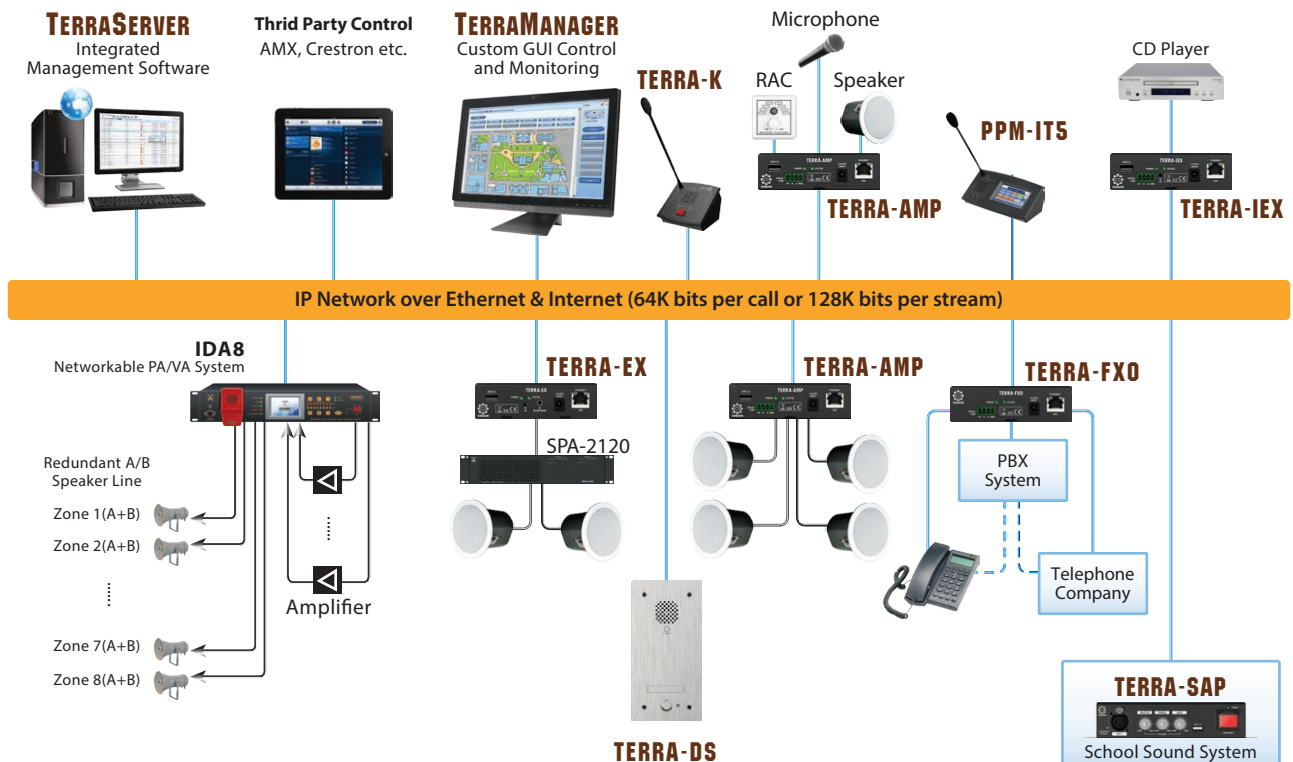

FUNCTIONALITIES

CONFIGURATION & USER INTERFACE

The software can also be installed on multiple computers on the clients side at the same time, associating with TERRA-K/PPM-ITS paging console, IDA8/BOUTIQUE processor and TERRACOM audio IP terminal. This PC server is also used for system configuration settings and logging which can be linked to a back-up server system.

DEVICE MANAGEMENT

The BOUTIQUE, IDA8 and TERRACOM device can be easily integrated with TerraServer via LAN/WAN for control and monitor. Any device on the network can be discovered and be listed in the device management window automatically. The table-structured layout provides the user a clear view of the whole system and monitor the status of each device efficiently.

Node License	Name	Function	IP	Status	Priority	Product	MAC
PAGING	176		192.168.101.176	ONLINE	10	TERRA-FDX	00-22-13-00-22-19
PAGING	177		118.163.216.16	ONLINE	10	TERRA-FDX	00-22-13-00-22-2F
PAGING	IDA8CSW1		192.168.102.218	ONLINE	-	IDA8C	00-56-15-50-81-DD
PAGING	TerraManager		192.168.100.29	ONLINE	10	TerraManager	08-60-6E-1A-2D-...

PA/VA COFINFIGURATION

PARTENAIRE DISTRIBUTEUR

Perfosound SA
Praz-Roussy 2
1032 Romanel-sur-Lausanne, Suisse
Tel: +(0)41 21 784 27 42
info@perfogroup.ch
www.perfosound.ch