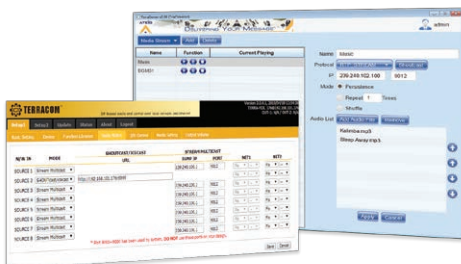

FUNCTIONALITIES

SYNC FILE

Support the files stored in TerraManager to be synchronized with the files in TerraServer.

FILE STORE

Support to upload the audio files from IDA8 processor and download them to your PC remotely.

STREAMING

Music streaming to TERRACOM devices through the Internet.

SCHEDULER

Support to schedule the events such as messages playing in different timing/zones without interrupting each other. Month, week, day, hour, repeat times and starting time are adjustable depending on users' needs.