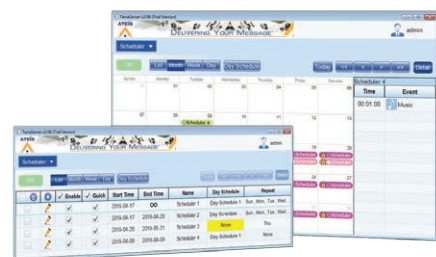

FEATURES

- Music streaming
- Recording streams from IDA8, BOUTIQUE, TERRACOM devices etc.. or other streams via RTP protocol
- Scheduler management for BGM and pre-recorded messages
- File synchronization including text, MP3, WAV etc. with TerraManager
- Multiple devices management & monitoring for TERRACOM, TerraManager, TerraServer and ATEIS products, including IDA8, BOUTIQUE, ECS, UAP
- Support to upload the audio files into the IDA8 processor, and download the files from IDA8 processor to your PC remotely
- Record logs for the whole system
- Ethernet, TCP/IP, VLAN compliant
- Up to 49 priority level on Scheduler

FUNCTIONALITIES

SYNC FILE

Support the files stored in TerraManager to be synchronized with the files in TerraServer.

FILE STORE

Support to upload the audio files from IDA8 processor and download them to your PC remotely.

STREAMING

Music streaming to TERRACOM devices through the Internet.

SCHEDULER

Support to schedule the events such as messages playing in different timing/zones without interrupting each other. Month, week, day, hour, repeat times and starting time are adjustable depending on users' needs.

FUNCTIONALITIES
CONFIGURATION & USER INTERFACE

The software can also be installed on multiple computers on the clients side at the same time, associating with TERRA-K/PPM-ITS paging console, IDA8/BOUTIQUE processor and TERRACOM audio IP terminal. This PC server is also used for system configuration settings and logging which can be linked to a back-up server system.